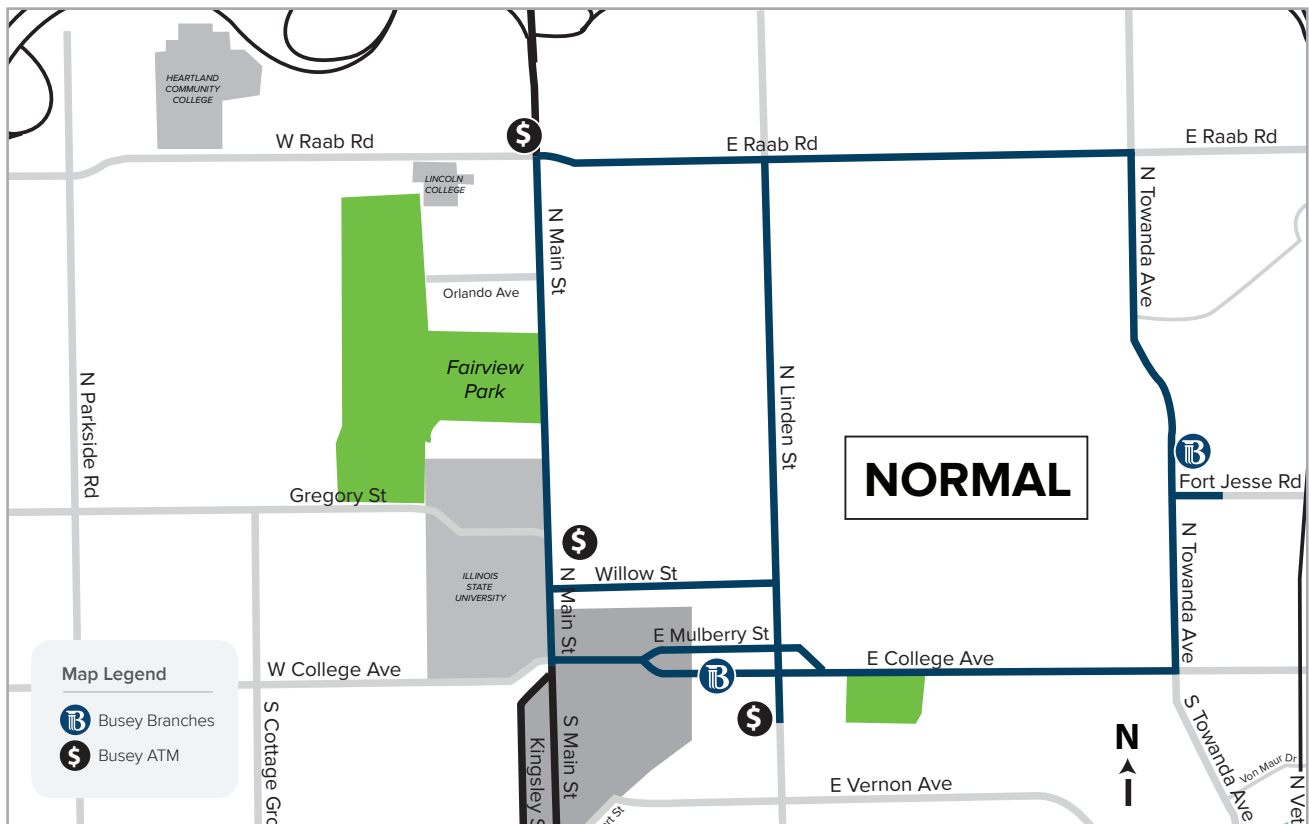

### Busey Branches:

**College**  
201 W. College Ave.  
Normal, IL 61761

**Ft. Jesse**  
1508 Ft. Jesse Rd.  
Normal, IL 61761

### Busey ATMs:

**Busey ATM @ Super Pantry**  
610 W. Raab Rd.  
Normal, IL 61761

**Busey ATM @ Super Pantry**  
402 N. Main St.  
Normal, IL 61761

**Busey ATM @ College**  
201 W. College Ave.  
Normal, IL 61761

**Busey ATM @ Uptown Circle**  
11 Uptown Circle  
Normal, IL 61761

**Busey ATM @ Ft. Jesse**  
1508 Ft. Jesse Rd.  
Normal, IL 61761

Scan for  
Busey Student  
Banking page

For a complete listing of Busey branches and ATMs, [click here](#).